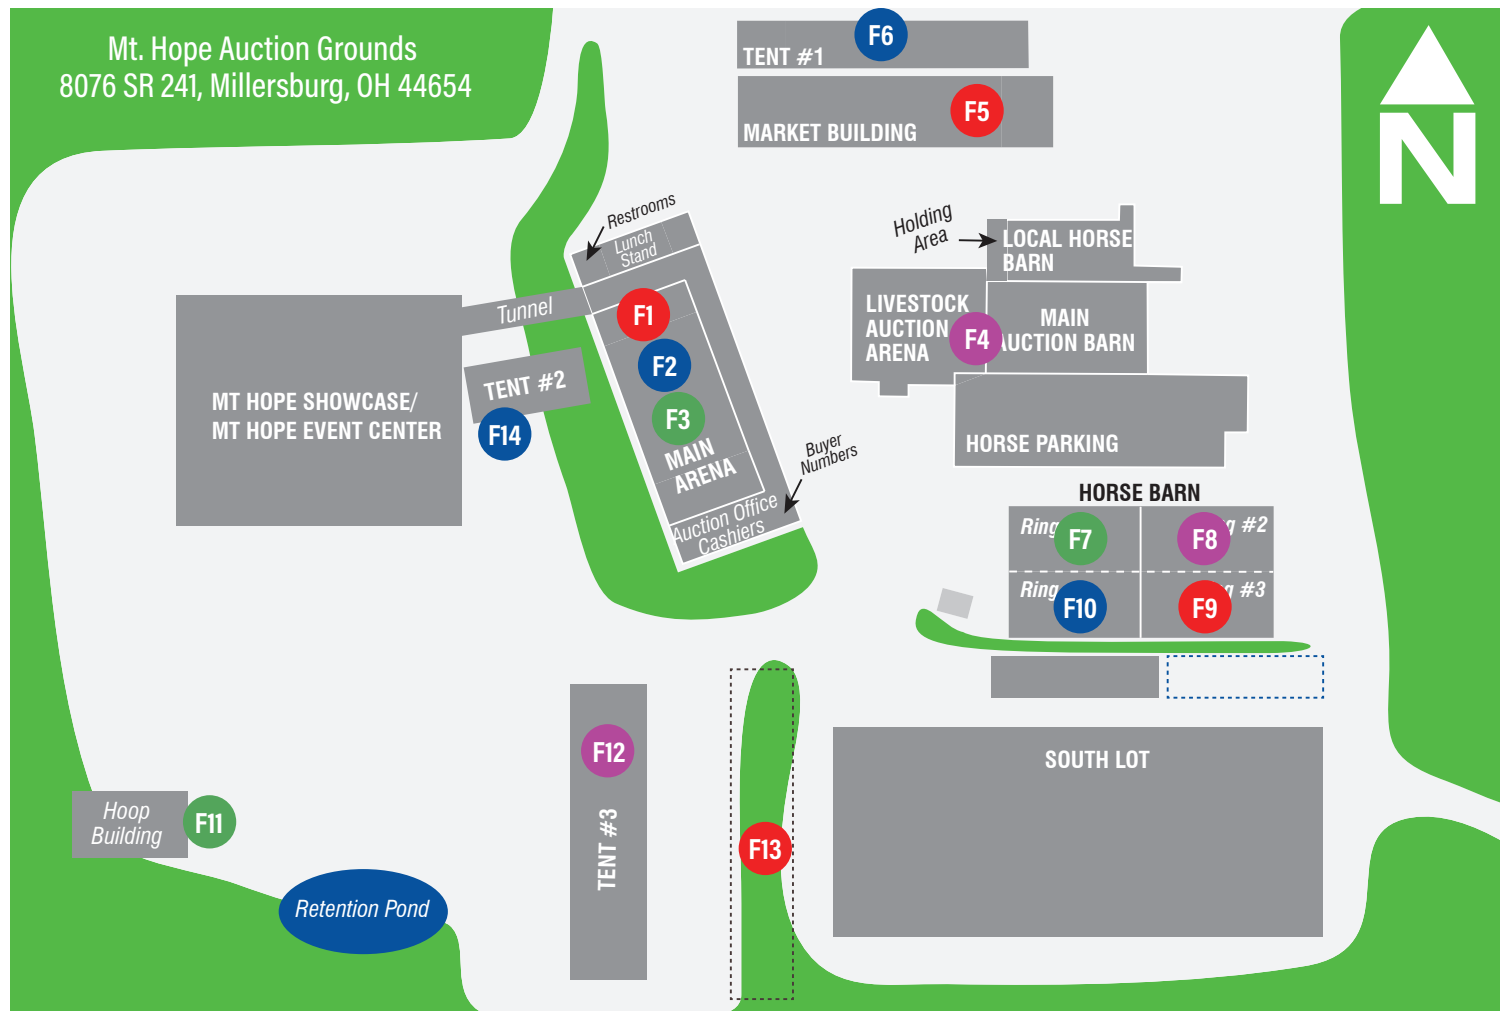

F8	Horse Barn Ring 2 @ 9:00AM	Wagons w/Misc Tools & Smalls
F9	Horse Barn Ring 3 @ 9:30AM	Metalworking/Rows of Misc Smalls
F10	Horse Barn Ring 4 @ 10:00AM (Outside Horse Barn/Overflow Area)	Rows of Misc
F11	Hoop Building Area @ 10:00AM	Cataloged Pallet & Sawmill Equip w/Online Bidding. Crew will then sell un-cataloged Pallet & Sawmill Equip by retention pond following cataloged.
F12	Tent by Horse Pulling Track @ 10AM	Rows of Misc Smalls
F13	Ladders/Building Materials Ring @ 9:30AM	Ladders, Scaffolding & Building Materials
F14	Tent by Tunnel @ 10:00AM	Irwin Products & New Brand Name Tools

Times and locations subject to change.

30th Annual Air Works Consignment Auction

Saturday, February 16th Sale Order/Auction Schedule

S1	Main Arena Ring 1 @ 8:30AM	New Irwin and DeWalt Tools
S2	Main Arena Ring 2 @ 8:30AM	Antiques, Collectible Toys & Misc
S3	Main Arena Ring 3 @ 8:30AM	Butchering Related Items, Watches & Clock Sale
S4	Tent by Tunnel @ 9:00AM	Variety of Woodworking Tools & Equip
S5	Horse Barn Ring 1 @ 9:00AM	Wagons w/Misc Tools & Smalls
S6	Horse Barn Ring 2 @ 9:00AM	Wagons w/Misc Tools & Smalls
S7	Horse Barn Ring 3 @ 9:30AM	Trim & Doors/Rows of Misc Smalls
S8	Horse Barn Ring 4 @ 10:00AM (Outside Horse Barn/Overflow Area)	Rows of Misc Smalls
S9	South Lot Ring 1 @ 9:30AM	Stoves & Misc Rows
S10	South Lot Ring 2 @ 9:00AM	Misc Industrial Rows
S11	South Lot Ring 3 @ 9:00AM	Misc Industrial Rows
S12	South Lot @ 10:00AM	Power Units
S13	Tent by Tunnel @ 9:00AM	Irwin Products
S14	Lot West of Expo Center @ 10:00AM	Heavy Equipment & Attachments
S15	@ 12:00Noon	Buildings