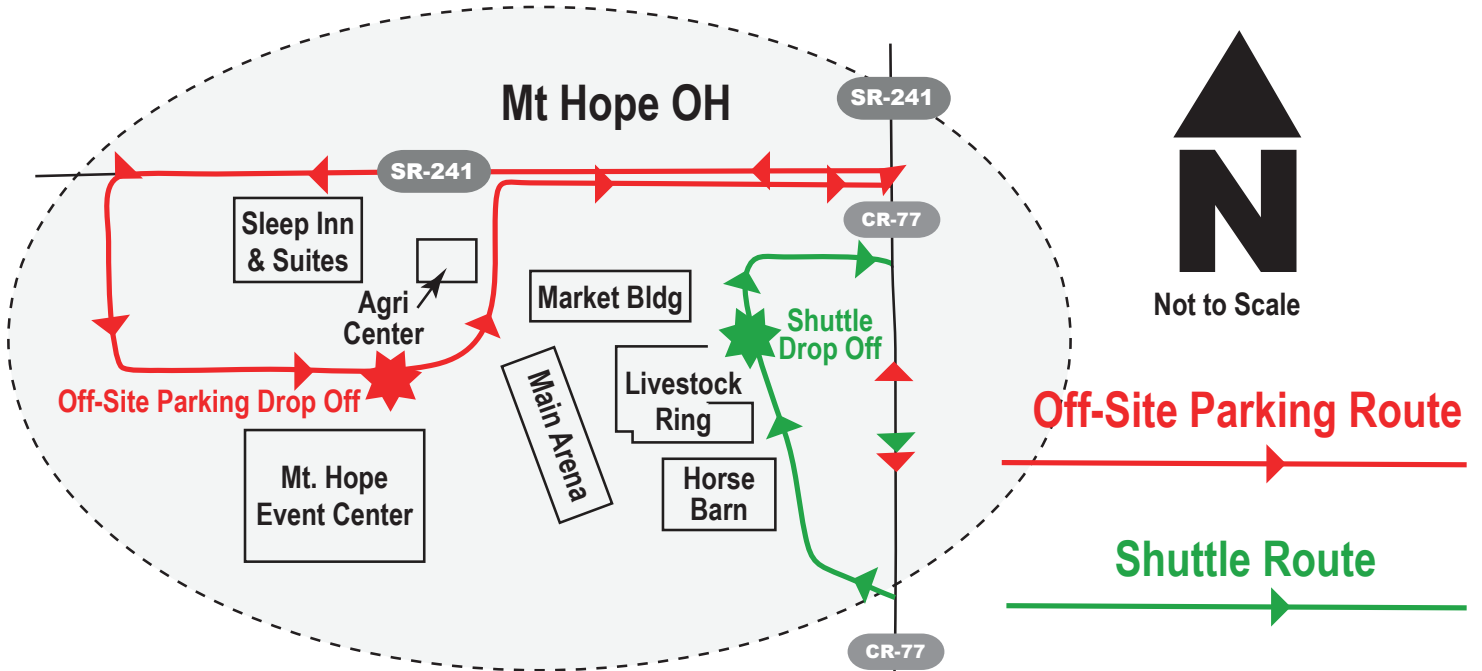

# Auction Off-Site Parking & Shuttle Routes

**Mt. Hope/Air Works Auction Grounds**  
8076 State Route 241  
Millersburg OH 44654

Shuttle will run approximately every 20 minutes between Auction/Showcase and remote parking areas.

**Grace Church Parking Lot**  
5850 CR77  
Millersburg OH 44654  
Friday & Saturday

**Hiland HS/Reese Community Parking Lot**  
4539 TR367  
Millersburg OH 44654  
Saturday Only