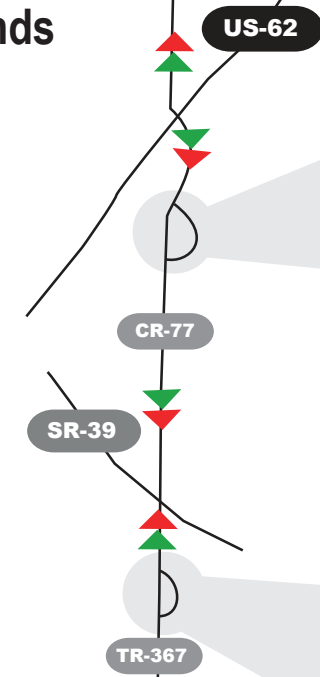

Mt. Hope/Air Works Auction Grounds
8076 State Route 241
Millersburg OH 44654

Shuttle will run approximately every 20 minutes between Auction/Showcase and remote parking areas.

Grace Church Parking Lot
5850 CR77
Millersburg OH 44654
Friday & Saturday